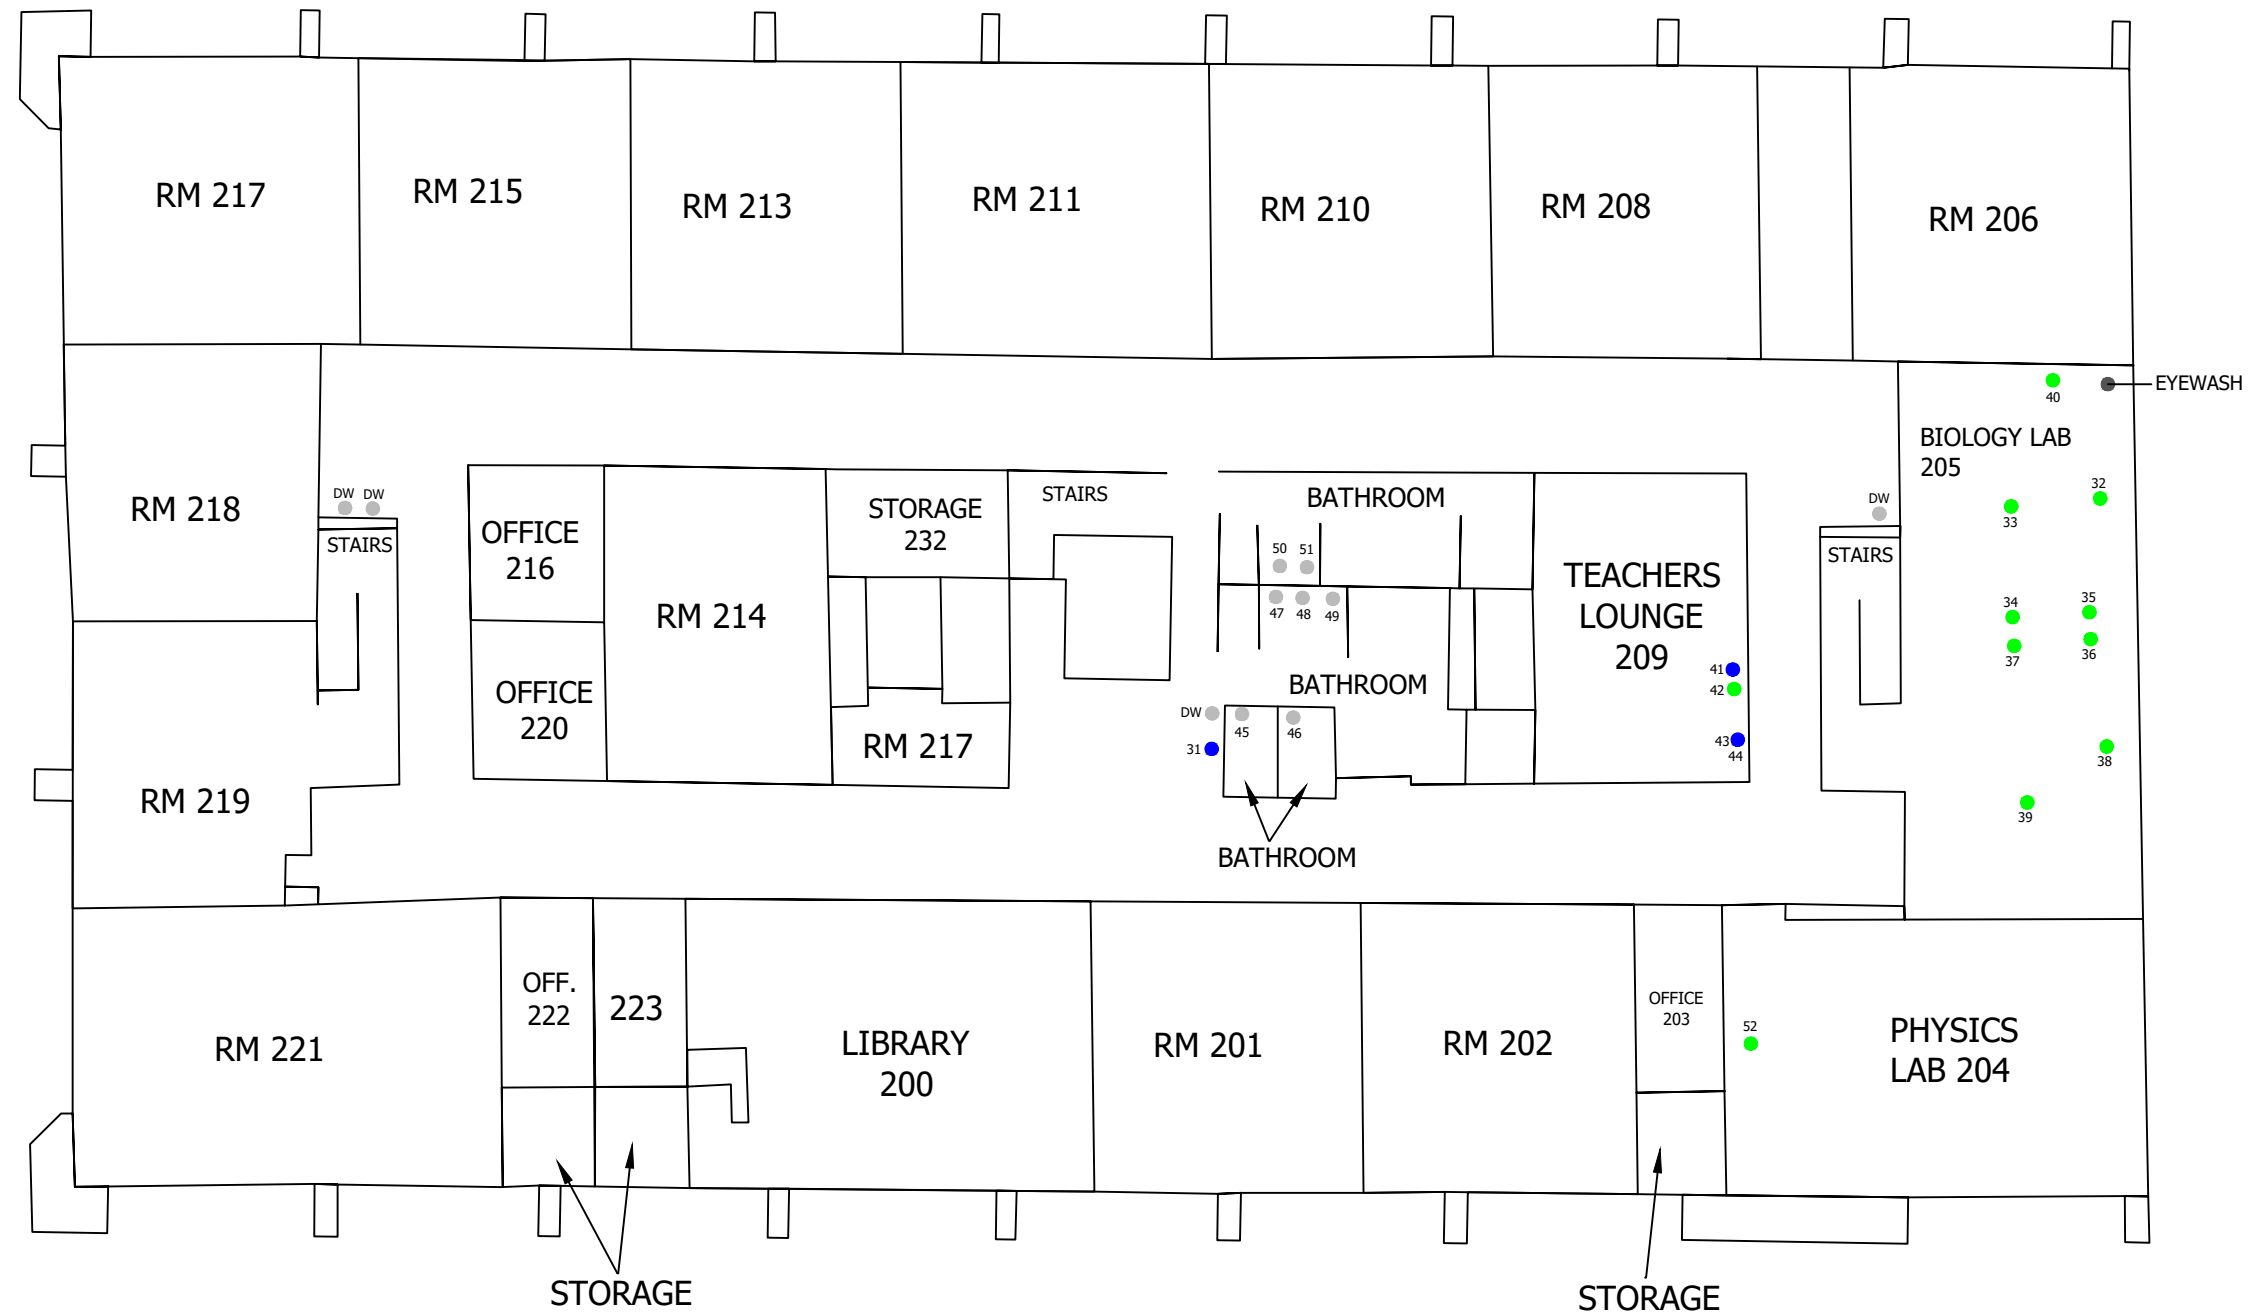

STEM HIGH SCHOOL- 1ST FLOOR

LEGEND

APPROXIMATE OUTLET LOCATIONS:

- SAMPLED OUTLET (FAUCET)
- SAMPLED OUTLET (DRINKING WATER)
- NON-OPERATIONAL/NON-SAMPLED OUTLET
- X JANITORS FAUCET

- BF BATHROOM FAUCET
- CF CLASSROOM FAUCET
- SF SHOWER FAUCET
- DW DRINKING WATER
- # SAMPLE LOCATION

FIGURE
1

STEM HIGH SCHOOL- 2ND FLOOR

LEGEND

APPROXIMATE OUTLET LOCATIONS:	
● SAMPLED OUTLET (FAUCET)	BF BATHROOM FAUCET
● SAMPLED OUTLET (DRINKING WATER)	CF CLASSROOM FAUCET
● NON-OPERATIONAL/NON-SAMPLED OUTLET	SF SHOWER FAUCET
X JANITORS FAUCET	DW DRINKING WATER
	# SAMPLE LOCATION