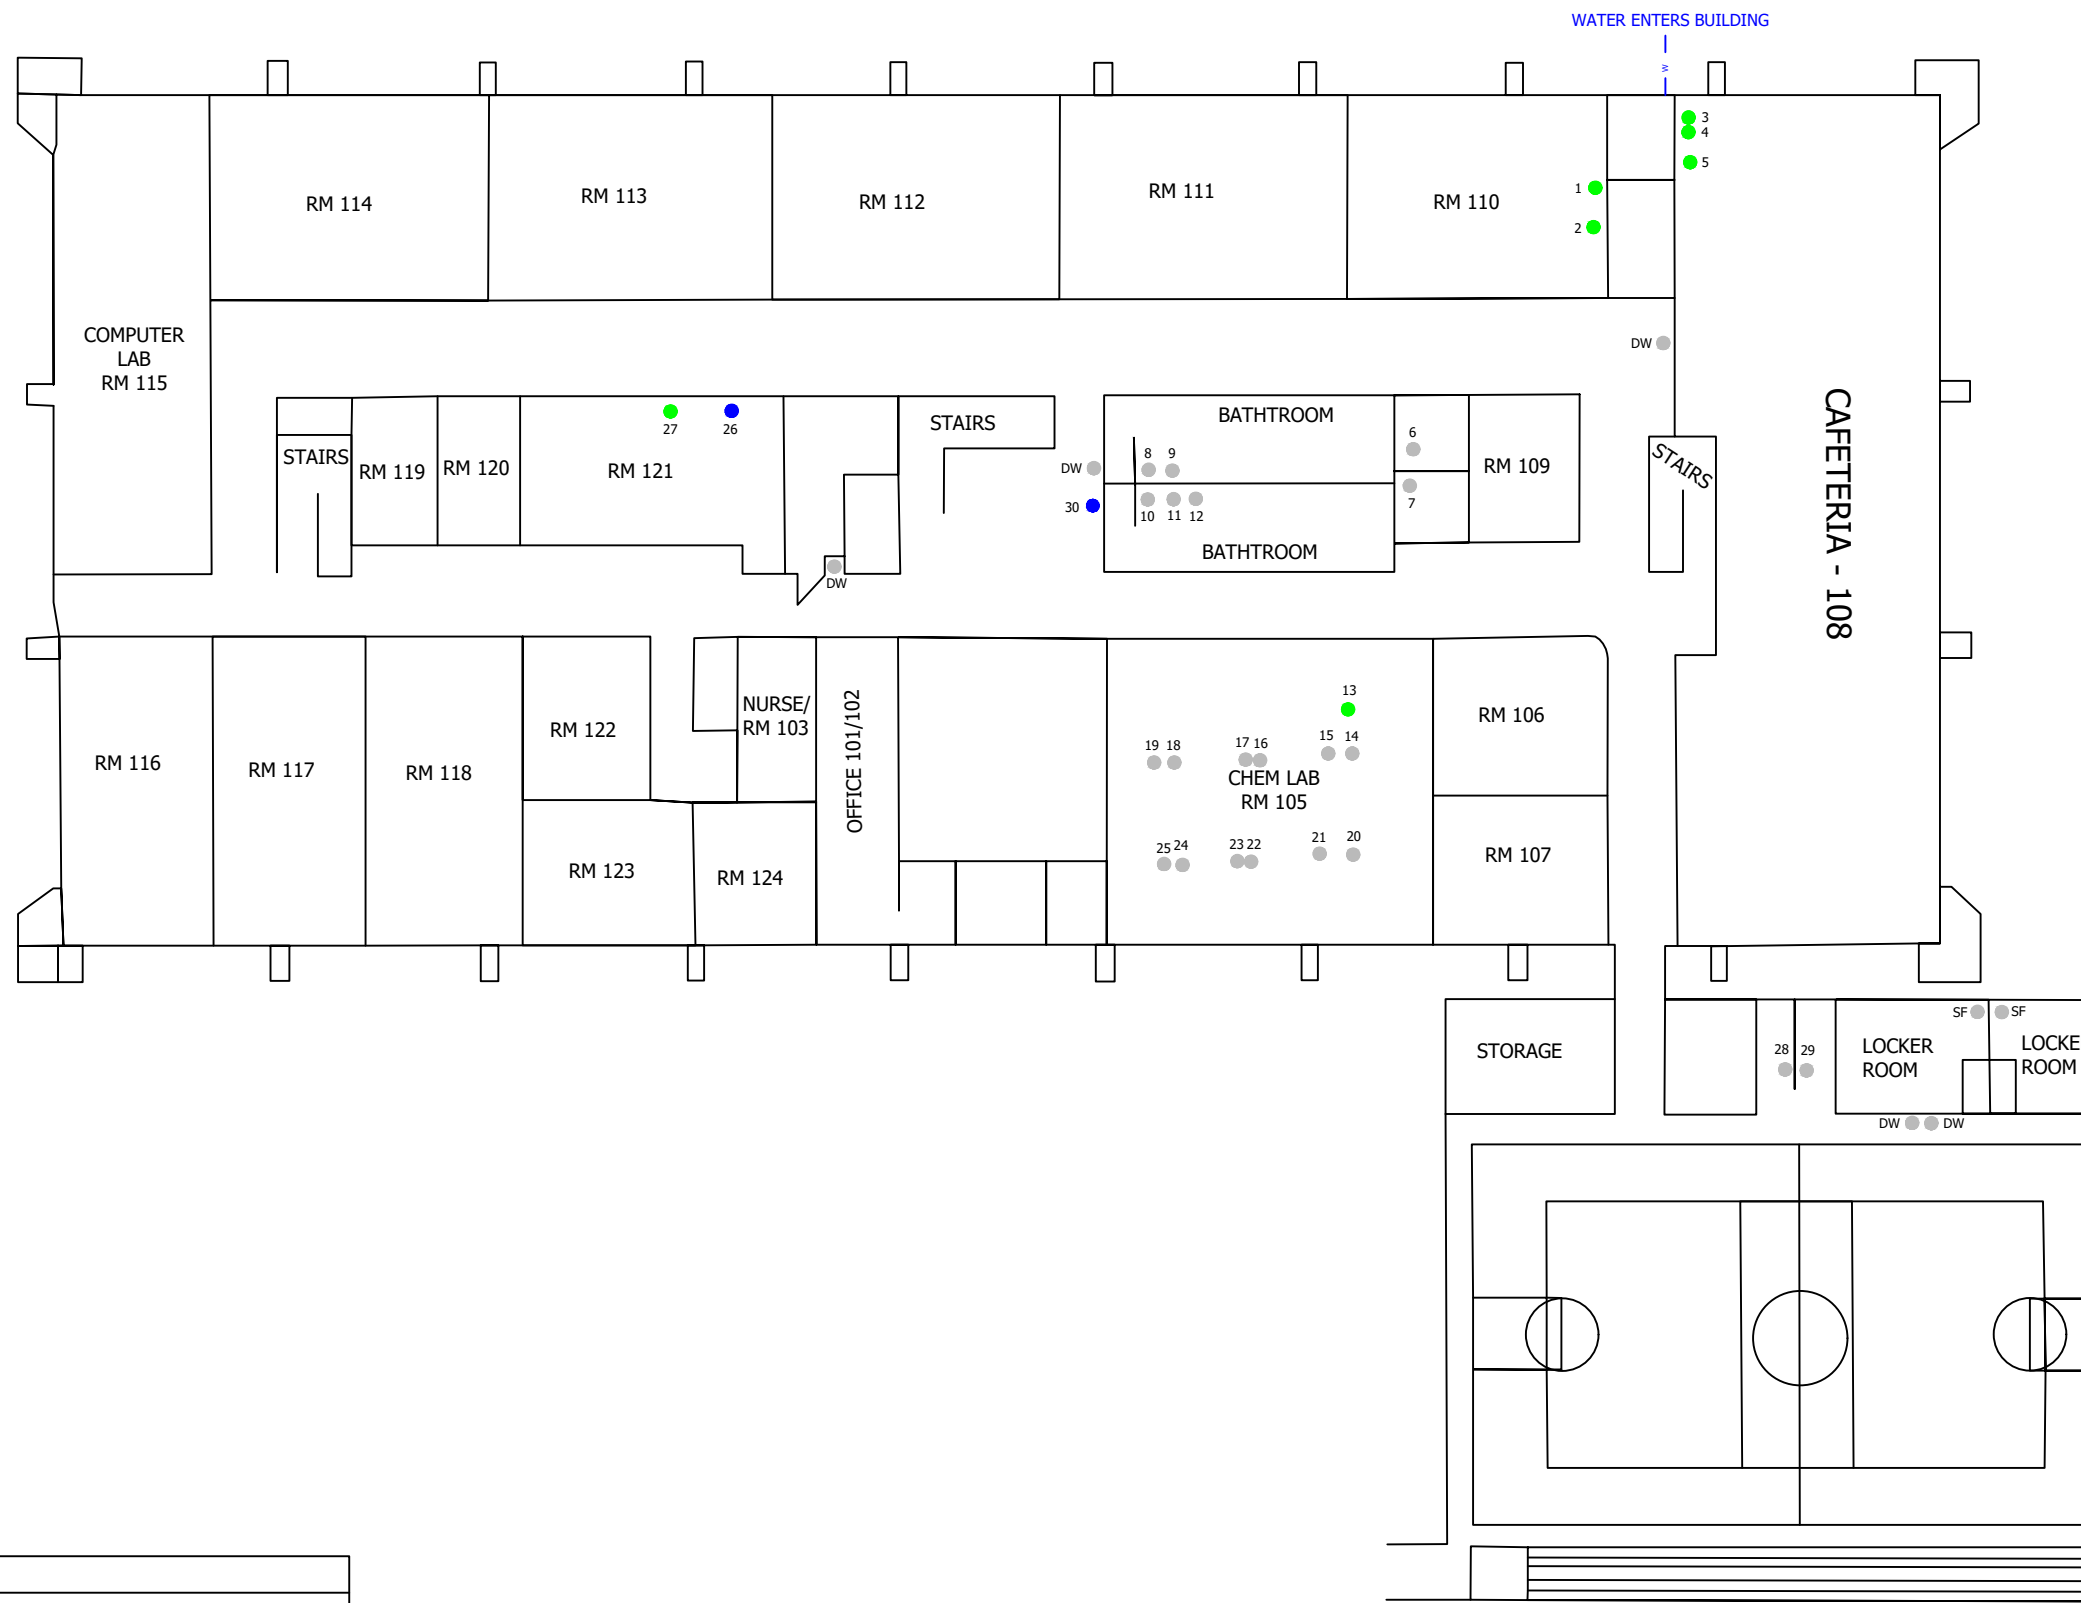

STEM HIGH SCHOOL- 1ST FLOOR

LEGEND

APPROXIMATE OUTLET LOCATIONS:

- SAMPLED OUTLET (FAUCET)
- SAMPLED OUTLET (DRINKING WATER)
- NON-OPERATIONAL/NON-SAMPLED OUTLET
- X JANITORS FAUCET

- BF BATHROOM FAUCET
- CF CLASSROOM FAUCET
- SF SHOWER FAUCET
- DW DRINKING WATER
- # SAMPLE LOCATION

FIGURE
1

STEM HIGH SCHOOL- 2ND FLOOR

LEGEND

APPROXIMATE OUTLET LOCATIONS:	
● SAMPLED OUTLET (FAUCET)	BF BATHROOM FAUCET
● SAMPLED OUTLET (DRINKING WATER)	CF CLASSROOM FAUCET
● NON-OPERATIONAL/NON-SAMPLED OUTLET	SF SHOWER FAUCET
X JANITORS FAUCET	DW DRINKING WATER
	# SAMPLE LOCATION